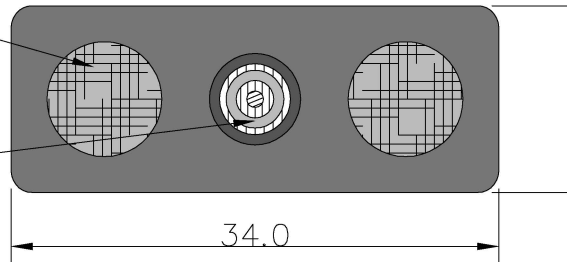

POLYURETHANE SHEATH

DESCRIPTION 3 CORES (70.0 SQ MM)

Drawing No. CLS 845

8.0 MM DIA GALVANISED
STEEL WIRE ROPE
(2 OFF)

6.35 MM DIA
316L CABLE
(1 OFF)

1.0 DESCRIPTION 2 GALVANISED STEEL WIRE ROPES (8.0 MM DIA) + 1 316L CABLE (6.35 MM DIA)