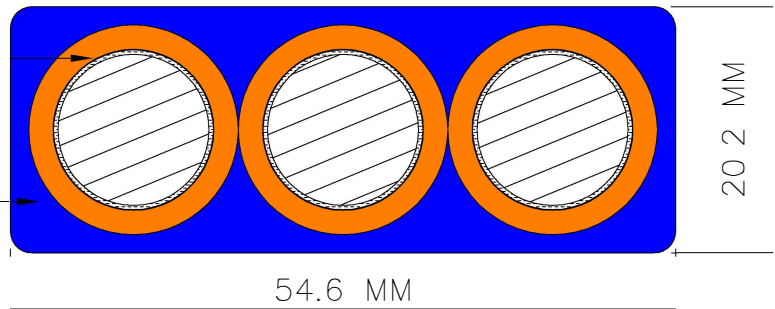

Flat Cables - Coax

HPA Subsea supply every cable configuration. Contact us to today to discuss your cable in more detail.
(Singapore) +65 63343566 / sales@hydroproductsasia.com

Drawing No. CS 938

70.0 SQ MM CONDUCTOR
(3 OFF)

POLYURETHANE SHEATH

DESCRIPTION 3 CORES (70.0 SQ MM)

Drawing No. CLS 845

8.0 MM DIA GALVANISED
STEEL WIRE ROPE
(2 OFF)

6.35 MM DIA
316L CABLE
(1 OFF)

1.0 DESCRIPTION 2 GALVANISED STEEL WIRE ROPES (8.0 MM DIA) + 1 316L CABLE (6.35 MM DIA)