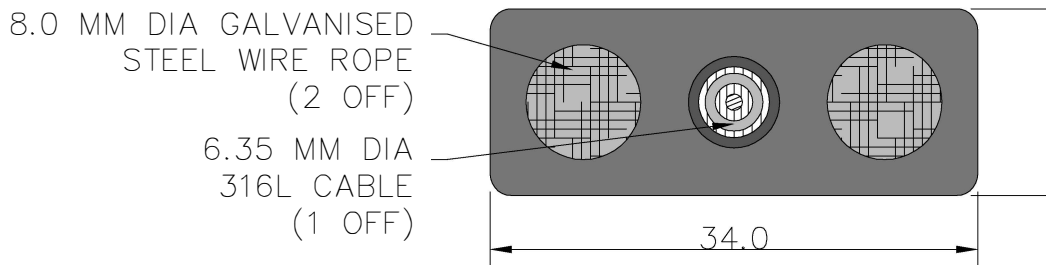

Flat Cables - Power

HPA Subsea supply every cable configuration. Contact us to today to discuss your cable in more detail.
 (Singapore) +65 63343566 / sales@hydroproductsasia.com

Drawing No. CS 938

DESCRIPTION 3 CORES (70.0 SQ MM)

Drawing No. CLS 845

1.0 DESCRIPTION 2 GALVANISED STEEL WIRE ROPES (8.0 MM DIA) + 1 316L CABLE (6.35 MM DIA)

HPA Subsea supply every cable configuration, contact us today to discuss your cable in detail

Subsea connectivity products and solutions