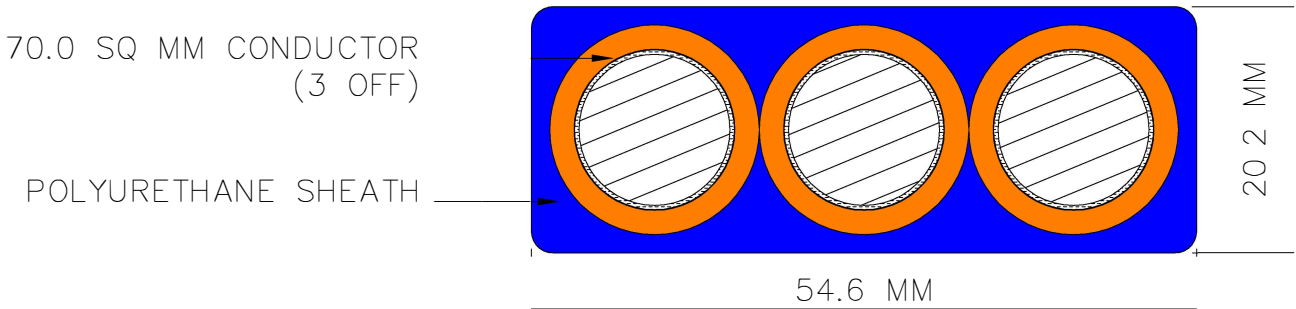

Flat Cables - Power

HPA Subsea supply every cable configuration. Contact us to today to discuss your cable in more detail.
 (Singapore) +65 63343566 / sales@hydroproductsasia.com

Drawing No. CS 938

DESCRIPTION 3 CORES (70.0 SQ MM)

Drawing No. CLS 845

1.0 DESCRIPTION 2 GALVANISED STEEL WIRE ROPES (8.0 MM DIA) + 1 316L CABLE (6.35 MM DIA)

HPA Subsea supply every cable configuration, contact us today to discuss your cable in detail

Subsea connectivity products and solutions