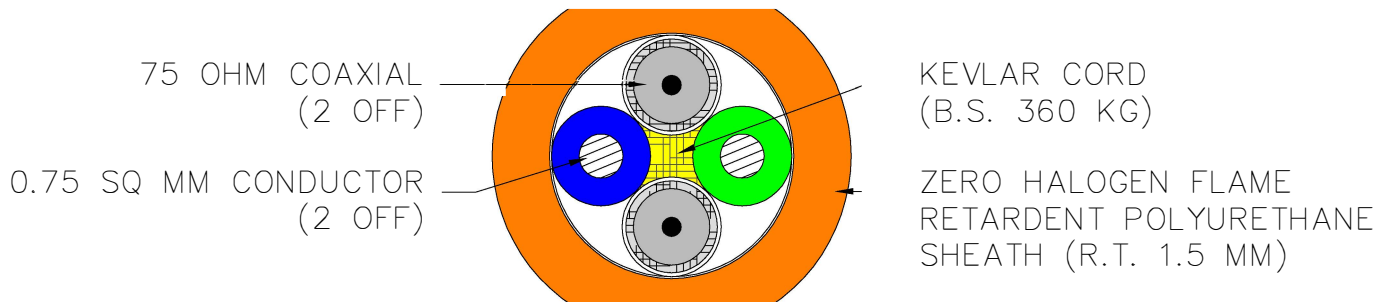

DESCRIPTION ONE COAXIAL (50 OHM) + KEVLAR BRAID (B.S. 100 KG)

Drawing No. CS 1971

O.D. 10.2 MM ±0.5 MM

DESCRIPTION ONE COAXIAL (75 OHM) + TINNED COPPER WIRE BRAID.

Drawing No. CS 1370

O.D. APPROX 18.0 MM

DESCRIPTION 4 COAXIALS (75 OHM) + 2 CORES (1.5 SQ MM) + WATERBLOCK COMPOUND

DESCRIPTION 2 CONDUCTORS (2.5 SQ MM) + 2 T.S.P.'S (0.22 SQ MM) + 2 COAXIALS (75 OHM) + T.C.W.B.

Drawing No. CS 1339

O.D. APPROX 9.4 MM

DESCRIPTION 2 CORES (0.75 SQ MM) + 2 COAXIALS (75 OHM) + KEVLAR CORD (B.S. 360 KG)