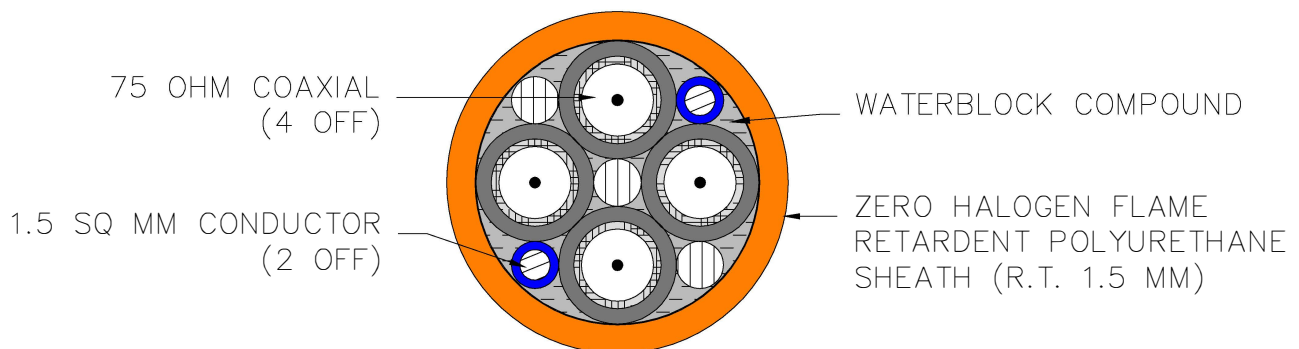

DESCRIPTION ONE COAXIAL (50 OHM) + KEVLAR BRAID (B.S. 100 KG)

Drawing No. CS 1971

O.D. 10.2 MM ±0.5 MM

DESCRIPTION ONE COAXIAL (75 OHM) + TINNED COPPER WIRE BRAID.

Drawing No. CS 1370

O.D. APPROX 18.0 MM

DESCRIPTION 4 COAXIALS (75 OHM) + 2 CORES (1.5 SQ MM) + WATERBLOCK COMPOUND

DESCRIPTION 2 CONDUCTORS (2.5 SQ MM) + 2 T.S.P.'S (0.22 SQ MM) + 2 COAXIALS (75 OHM) + T.C.W.B.

Drawing No. CS 1339

O.D. APPROX 9.4 MM

DESCRIPTION 2 CORES (0.75 SQ MM) + 2 COAXIALS (75 OHM) + KEVLAR CORD (B.S. 360 KG)

Drawing No. CS 1920

DESCRIPTION ONE TWISTED SCREENED QUAD (1.5 SQ MM) + ONE COAXIAL (75 OHM) + ONE TWISTED SCREENED TRIPLE (2.5 SQ MM) + ONE TWISTED SCREENED PAIR (0.5 SQ MM) + KEVLAR BRAID (B.S.1500 KG)