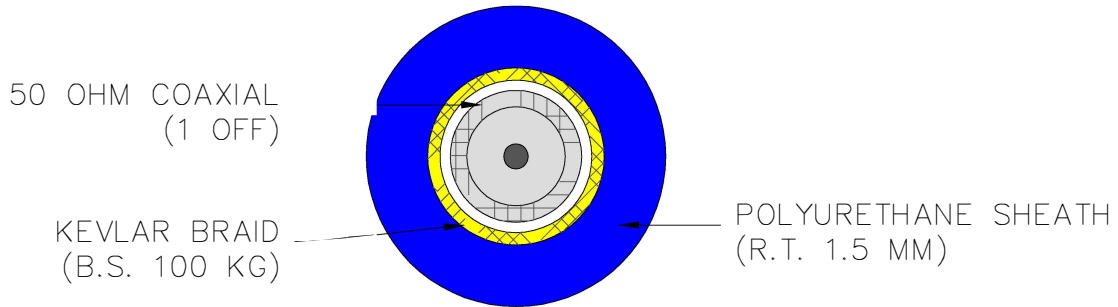

Coax Cables Kevlar Braid

HPA Subsea supply every cable configuration. Contact us to today to discuss your cable in more detail.
(Singapore) +65 63343566 / sales@hydroproductsasia.com

Drawing No. CS 913

O.D. APPROX 7.3 MM

DESCRIPTION ONE COAXIAL (50 OHM) + KEVLAR BRAID (B.S. 100 KG)

Drawing No. CS 1971

O.D. 10.2 MM ±0.5 MM

DESCRIPTION ONE COAXIAL (75 OHM) + TINNED COPPER WIRE BRAID.

Drawing No. CS 1370

O.D. APPROX 18.0 MM

DESCRIPTION 4 COAXIALS (75 OHM) + 2 CORES (1.5 SQ MM) + WATERBLOCK COMPOUND

DESCRIPTION 2 CONDUCTORS (2.5 SQ MM) + 2 T.S.P.'S (0.22 SQ MM) + 2 COAXIALS (75 OHM) + T.C.W.B.

Drawing No. CS 1339

O.D. APPROX 9.4 MM

DESCRIPTION 2 CORES (0.75 SQ MM) + 2 COAXIALS (75 OHM) + KEVLAR CORD (B.S. 360 KG)

Drawing No. CS 1920

DESCRIPTION ONE TWISTED SCREENED QUAD (1.5 SQ MM) + ONE COAXIAL (75 OHM) + ONE TWISTED SCREENED TRIPLE (2.5 SQ MM) + ONE TWISTED SCREENED PAIR (0.5 SQ MM) + KEVLAR BRAID (B.S.1500 KG)