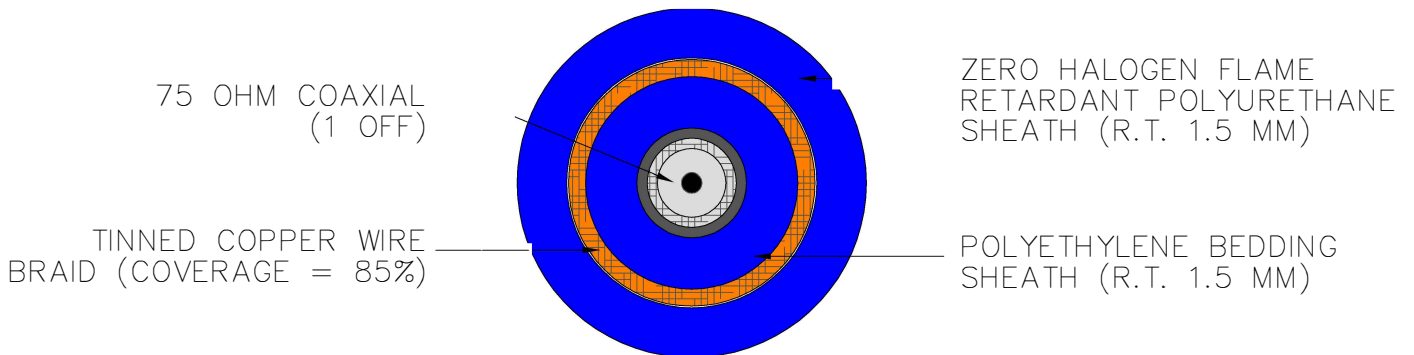

DESCRIPTION ONE COAXIAL (50 OHM) + KEVLAR BRAID (B.S. 100 KG)

Drawing No. CS 1971

O.D. 10.2 MM ±0.5 MM

DESCRIPTION ONE COAXIAL (75 OHM) + TINNED COPPER WIRE BRAID.

Drawing No. CS 1370

O.D. APPROX 18.0 MM

DESCRIPTION 4 COAXIALS (75 OHM) + 2 CORES (1.5 SQ MM) + WATERBLOCK COMPOUND

DESCRIPTION 2 CONDUCTORS (2.5 SQ MM) + 2 T.S.P.'S (0.22 SQ MM) + 2 COAXIALS (75 OHM) + T.C.W.B.

Drawing No. CS 1339

O.D. APPROX 9.4 MM

DESCRIPTION 2 CORES (0.75 SQ MM) + 2 COAXIALS (75 OHM) + KEVLAR CORD (B.S. 360 KG)

Drawing No. CS 1920

DESCRIPTION ONE TWISTED SCREENED QUAD (1.5 SQ MM) + ONE COAXIAL (75 OHM) + ONE TWISTED SCREENED TRIPLE (2.5 SQ MM) + ONE TWISTED SCREENED PAIR (0.5 SQ MM) + KEVLAR BRAID (B.S.1500 KG)