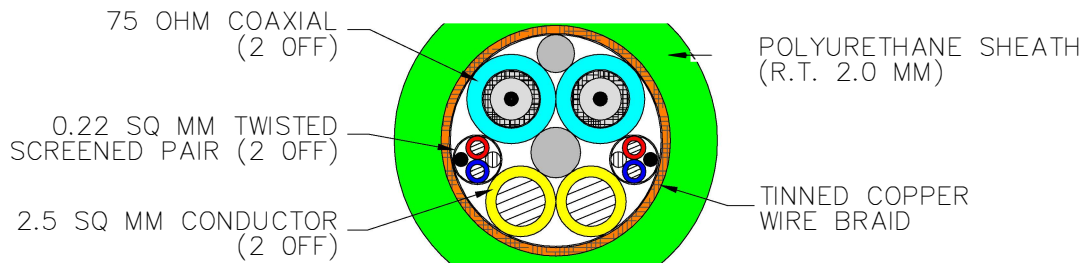

Drawing No. CS 1963

O.D. 13.8 MM ±0.5 MM

DESCRIPTION 2 CONDUCTORS (2.5 SQ MM) + 2 T.S.P.'S (0.22 SQ MM) + 2 COAXIALS (75 OHM) + T.C.W.B.